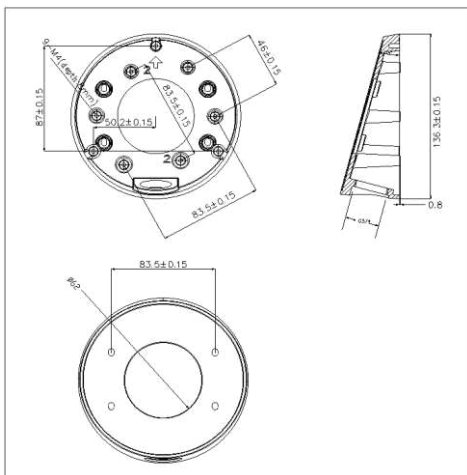

DS-1281ZJ-DM23

Inclined Ceiling Mount Bracket for Dome Camera

Features:

- Aluminum alloy material with surface spray treatment
- Cable hole on bracket makes the feature better

Dimension:

Order Model:

DS-1281ZJ-DM23

Parameter:

Model	DS-1281ZJ-DM23
Parameters	Inclined Ceiling Mount Bracket for Dome Camera
Appearance	Hikvision White
Material	Aluminum Alloy
Dimension	Φ136×48mm
Weight	245g

Notice:

- The bracket should be installed on flat wall
- Waterproof rubber is necessary for outdoor application
- The wall must be capable of supporting over 3 times as much as the total weight of the camera and the mount.
- The maximum load capacity of the bracket is 4.5KG